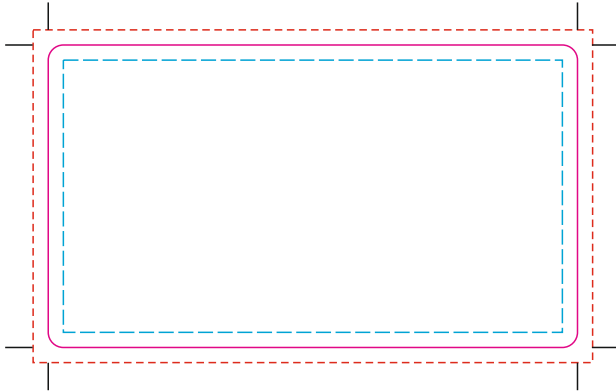

Red dashed line = Artwork with 2mm Bleed

Pink Line = Label area

Blue dashed Line = Artwork printing safe zone
(please keep all vital information within this area)

Example

Red dashed line = Artwork with 2mm Bleed

Pink Line = Label area

Blue dashed Line = Artwork printing safe zone
(please keep all vital information within this area)